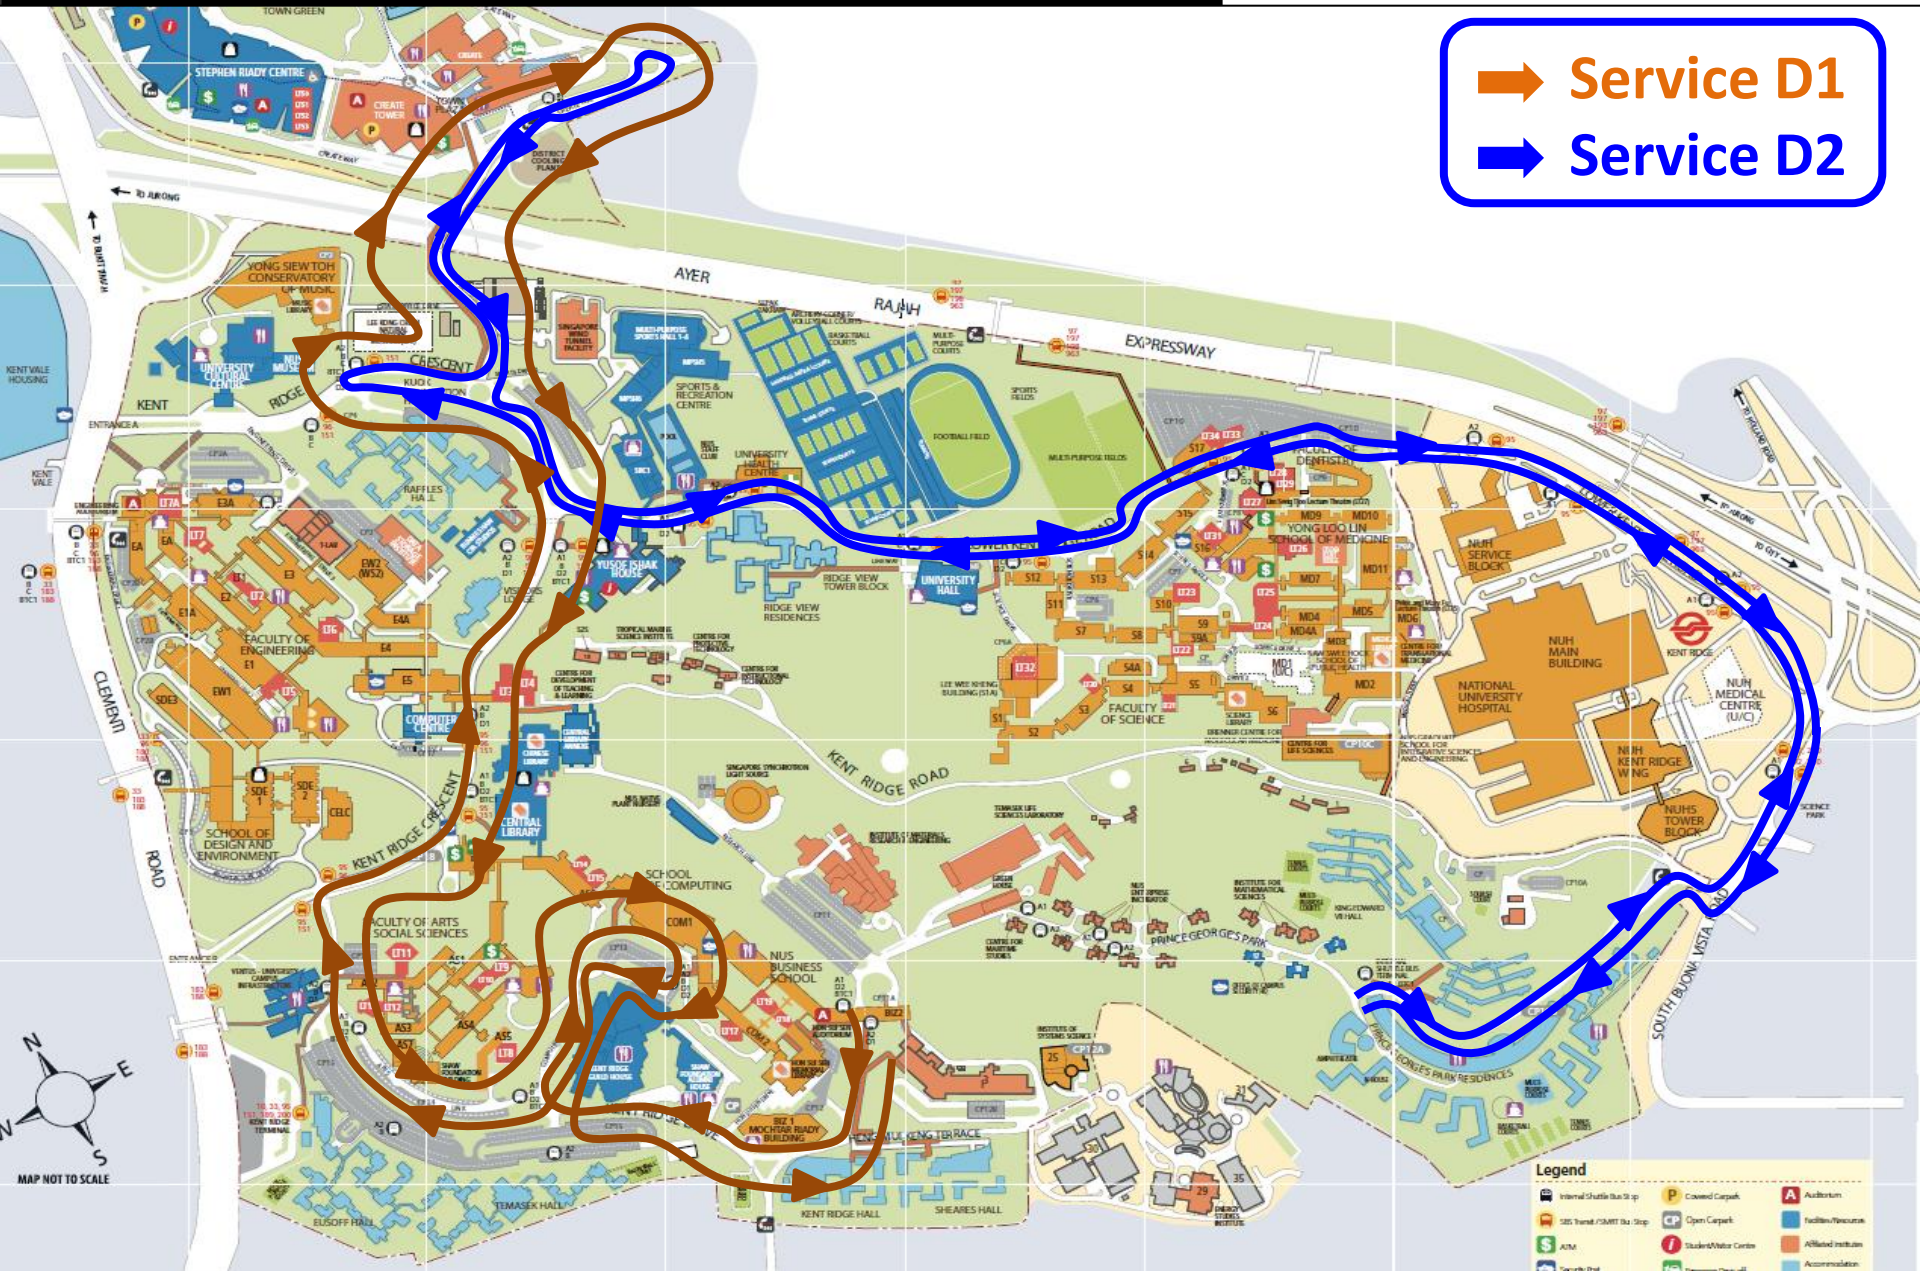

NUS Internal Shuttle Bus Service (Route Map)

Service **D1**/**D2**

 **Service D1**
 **Service D2**

Legend

 Internal Shuttle Bus Stop	 Covered Carpark	 Auditorium
 SBS Transit / SMRT Bus Stop	 Open Carpark	 Health/Resource
 ATM	 Student/Visitor Centre	 All-Block Restaurant
 Carpark/Pool	 Accommodation	